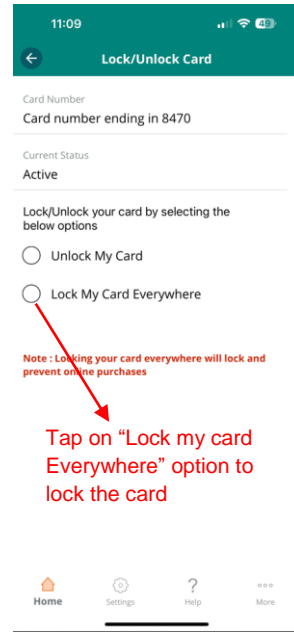

Card Controls

Card lock/unlock feature manual

07/06/2023

1 Card Lock

Login to mobile app with valid credentials and tap on the "Lock/Unlock Card" banner on the home page

2 Card Unlock

Login to mobile app with valid credentials and tap on the "Lock/Unlock Card" banner on the home page