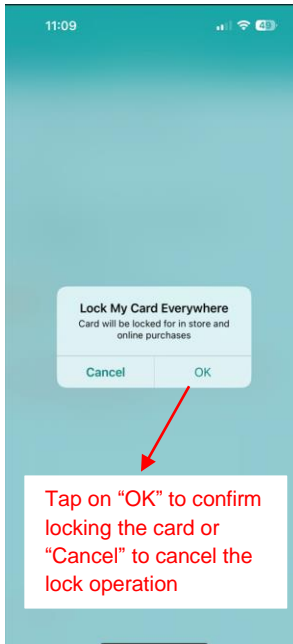

Card Controls

Card lock/unlock feature manual

07/06/2023

1 Card Lock

Login to mobile app with valid credentials and tap on the "Lock/Unlock Card" banner on the home page

2 Card Unlock

Login to mobile app with valid credentials and tap on the "Lock/Unlock Card" banner on the home page