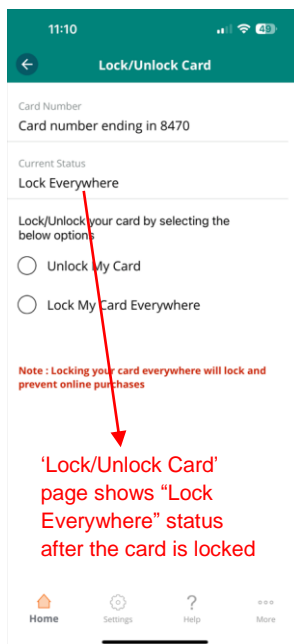

Card Controls

Card lock/unlock feature manual

07/06/2023

1 Card Lock

Login to mobile app with valid credentials and tap on the "Lock/Unlock Card" banner on the home page

2 Card Unlock

Login to mobile app with valid credentials and tap on the "Lock/Unlock Card" banner on the home page