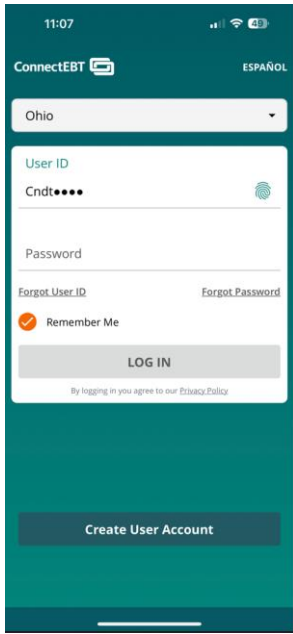

Card Controls

Card lock/unlock feature manual

07/06/2023

1 Card Lock

Login to mobile app with valid credentials and tap on the "Lock/Unlock Card" banner on the home page

2 Card Unlock

Login to mobile app with valid credentials and tap on the "Lock/Unlock Card" banner on the home page