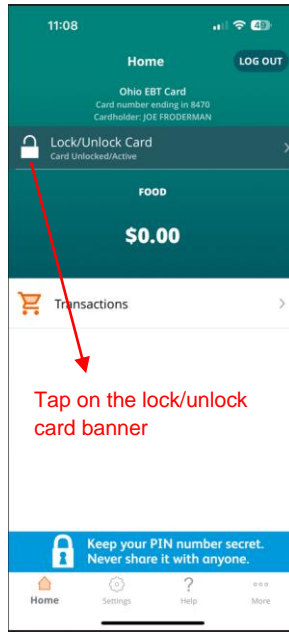

Card Controls

Card lock/unlock feature manual

07/06/2023

1 Card Lock

Login to mobile app with valid credentials and tap on the "Lock/Unlock Card" banner on the home page

2 Card Unlock

Login to mobile app with valid credentials and tap on the "Lock/Unlock Card" banner on the home page